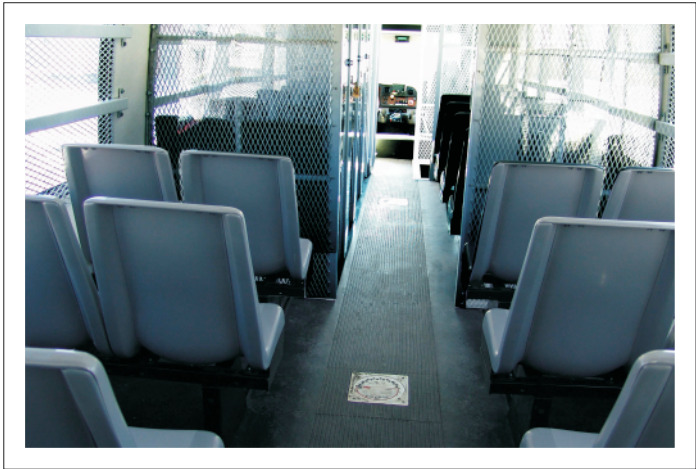

FARBER SPECIALTY VEHICLES

42' PRISONER TRANSPORT VEHICLE

FARBER
SPECIALTY VEHICLES

Custom Coach™

7052 Americana Parkway • Columbus, OH 43068
614-863-6470 • Fax: 614-759-2098

E-mail: solutions@farberspecialty.com
www.farberspecialty.com